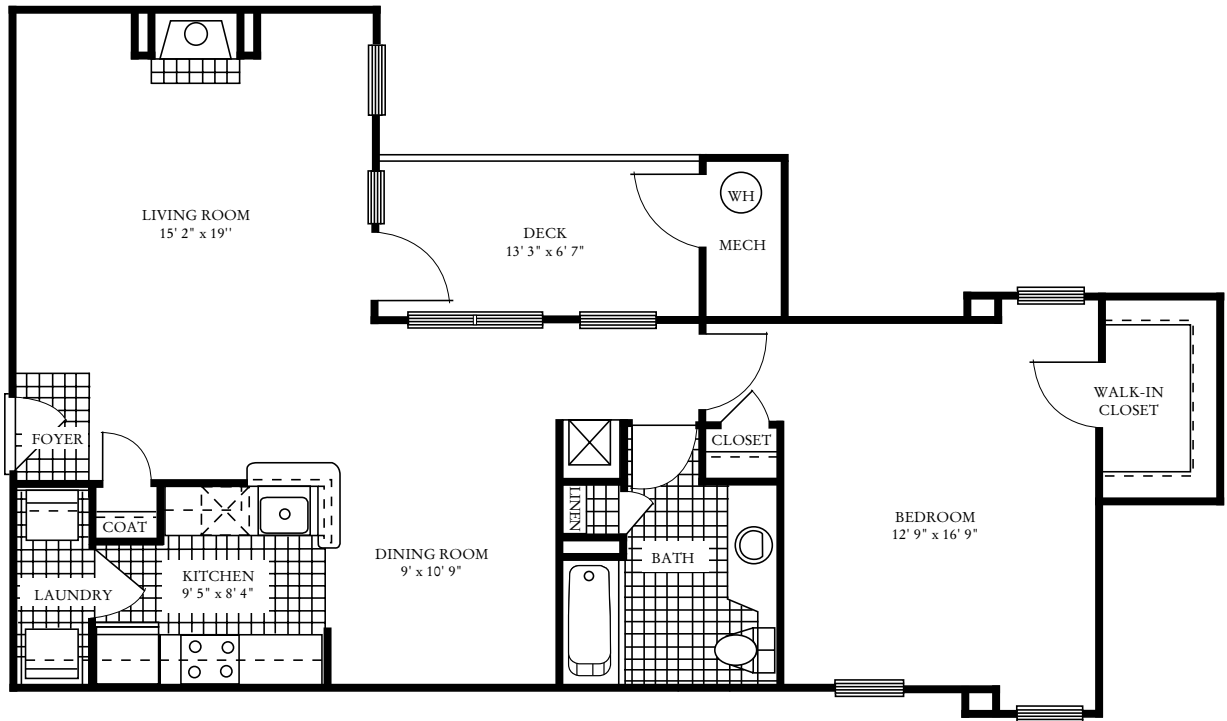

Regent's Park

The Strand

Expansive, distinct living and dining areas set The Strand apart from other one-bedroom designs. The front door opens into the gorgeous living room which features a fireplace. The fully-equipped kitchen, complete with breakfast bar, conveniently opens into the dining room. A short hall off the dining room leads first to the full bath on the right and then to the spacious bedroom.