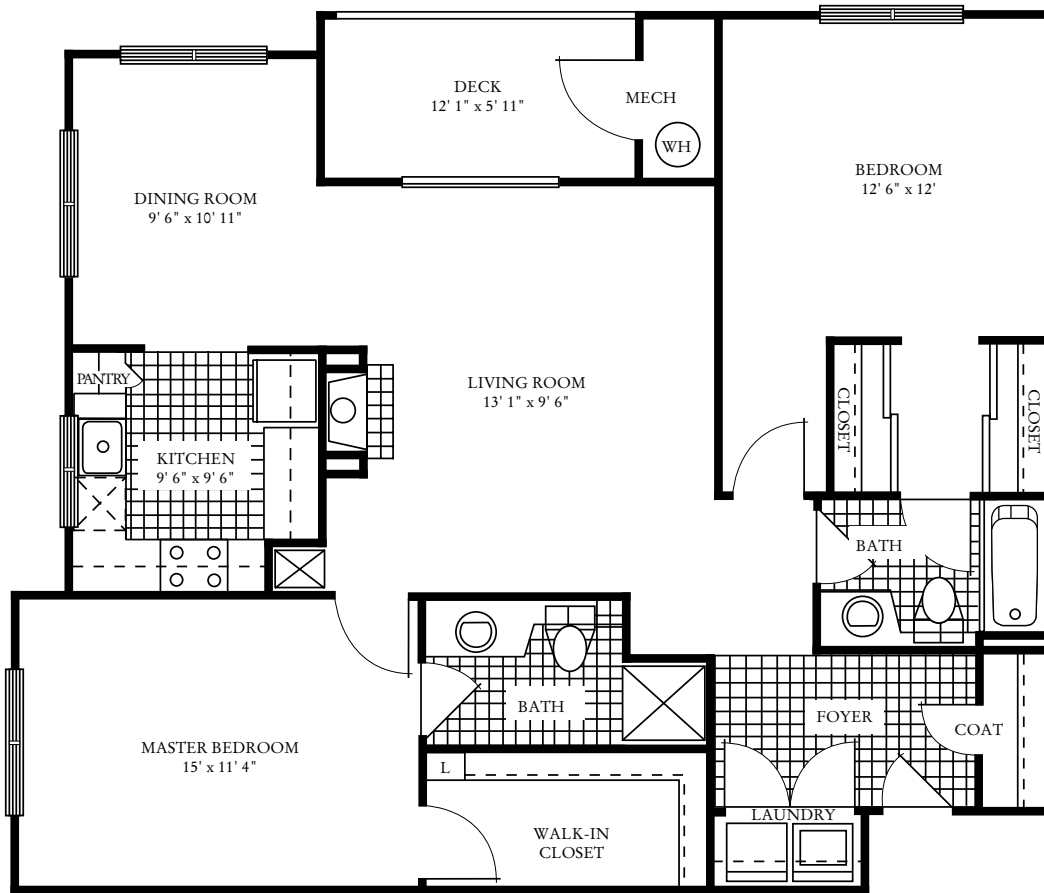

# Regent's Park

Square Feet: \_\_\_\_\_

Monthly Rent: \_\_\_\_\_

## The Mayfair

*The Mayfair affords its residents every amenity. Sunlight cascades into the living room, which features a fireplace and sliding glass doors to the deck. The dining area is surrounded on two sides by oversized windows. And the large kitchen will spoil you with its counter space. Two large bedrooms offer abundant closet space, and each enjoys its own private bath.*