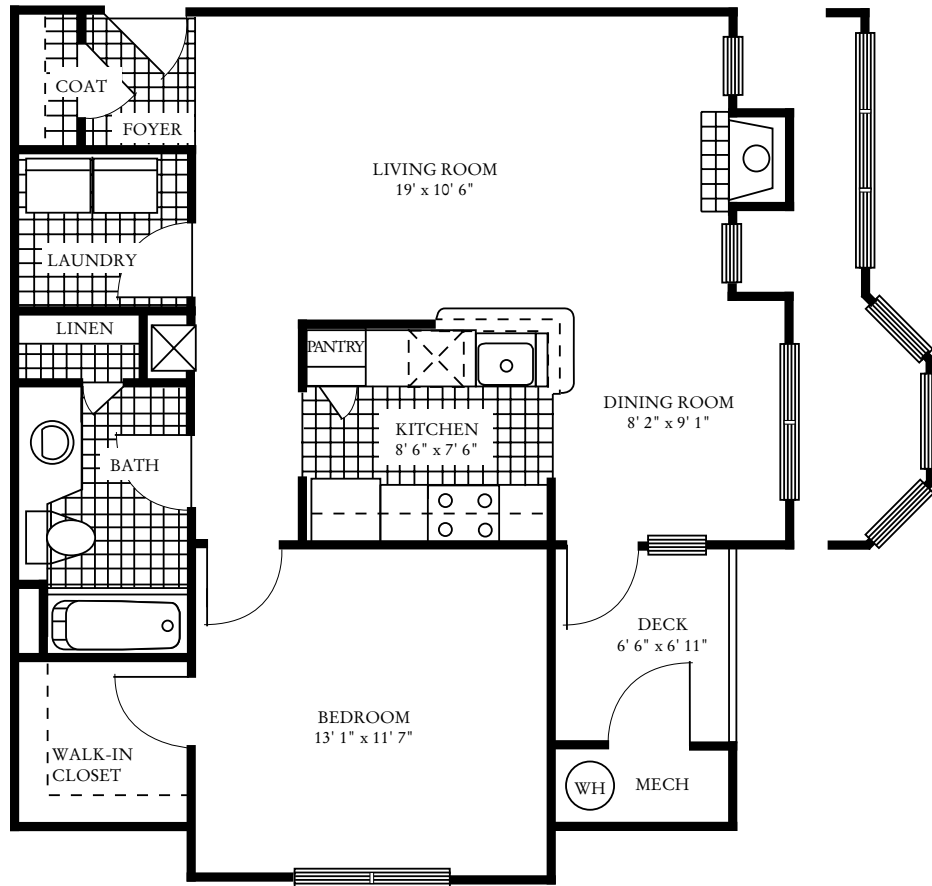

Regent's Park

Square Feet: _____

Monthly Rent: _____

The Chelsea

The Chelsea is a wonderful, open one-bedroom floorplan. A tiled entryway leads into the enormous living room. Turn the corner, and you're in the light-filled dining area which then leads to your deck. The kitchen features a pass-through design to make serving easy. Just outside the door of the large bedroom is your full bath. The Chelsea even offers the convenience of a full-sized laundry room.