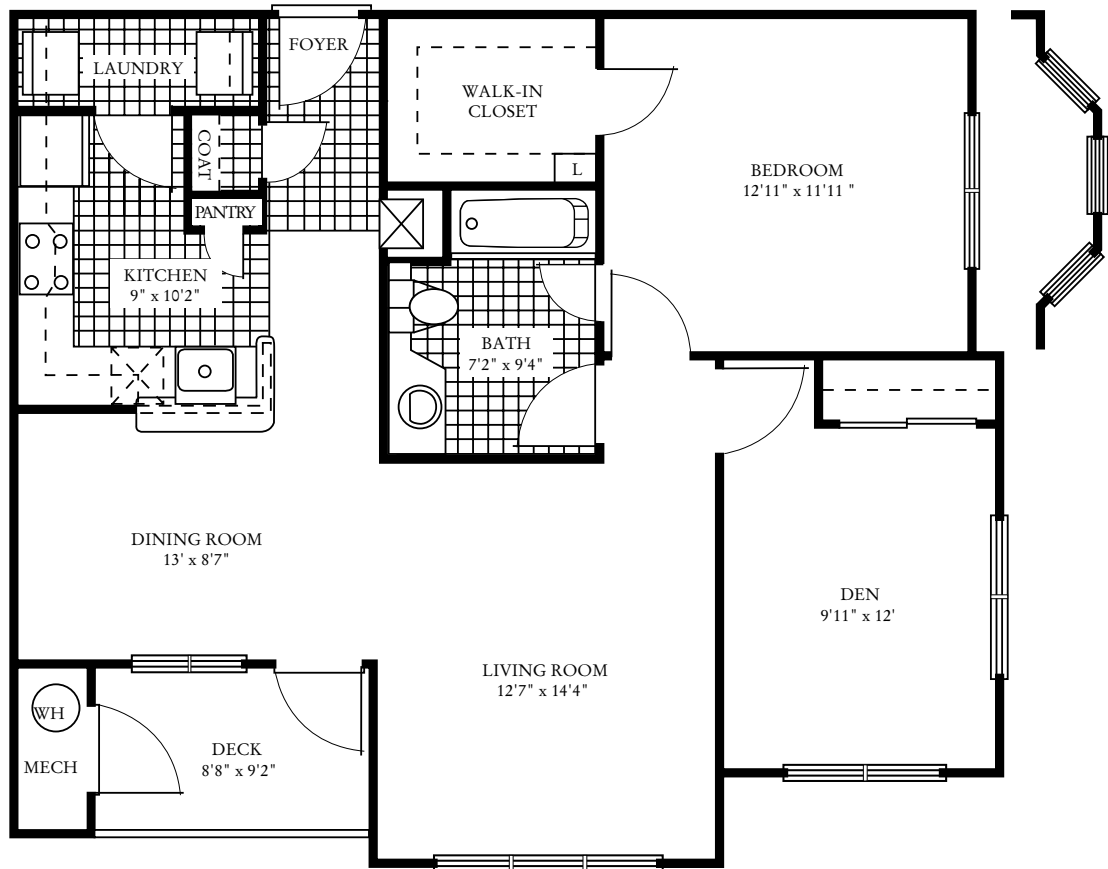

Regent's Park

Square Feet: _____

Monthly Rent: _____

The Camden

The lovely light-filled Camden is simply charming. A large kitchen, open living and dining areas, and a convenient dual-entry full bath give two or more people all the space they need. The second bedroom makes the perfect den, home office or guest room. Singles or couples who need a little more room will find The Camden the perfect choice.